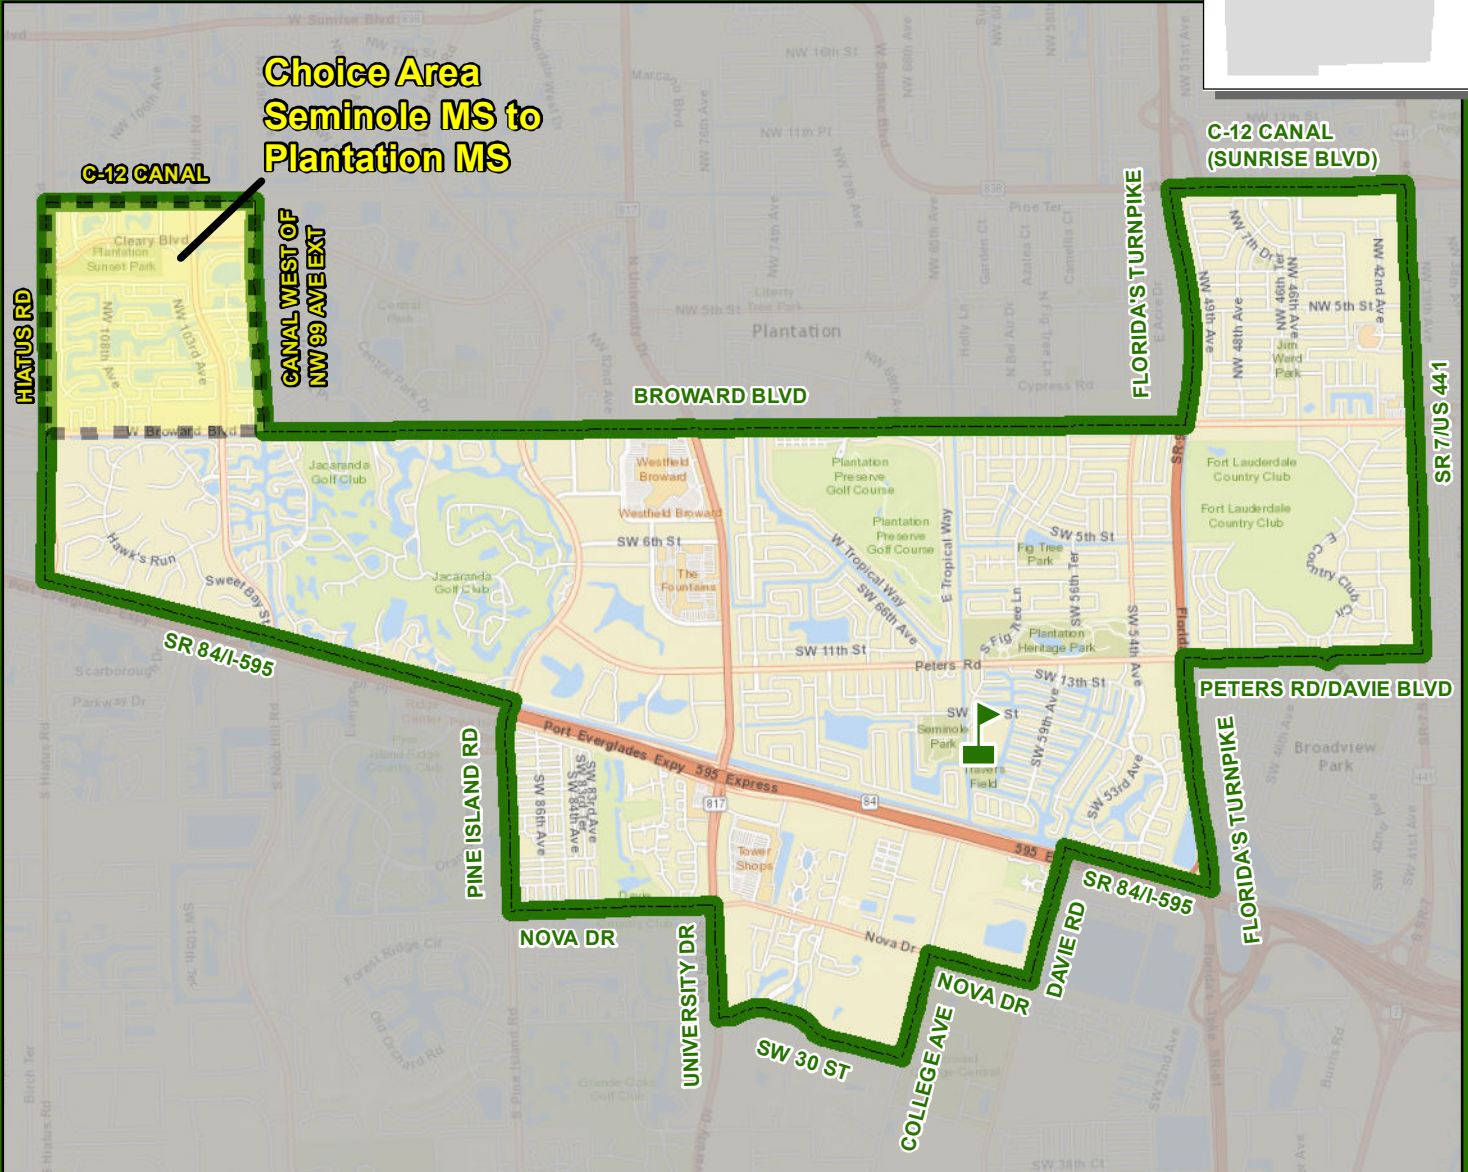

SEMINOLE MIDDLE SCHOOL

6200 SW 16 STREET
PLANTATION, FLORIDA 33317
754-323-4200

Boundary Choice Area

Boundary Choice Area: Sixth through eighth grade students residing in the area bounded south of the C-12 Canal, west of the Canal west of NW 99 Avenue extended, north of Broward Boulevard and east of Hiatus Road are assigned to Seminole Middle School with a choice to attend Plantation Middle School. Transportation will be provided to students residing in the Plantation/Seminole Middle School boundary choice area who have chosen to attend either Plantation Middle or Seminole Middle Schools.

Students interested in attending the boundary choice area school must apply. Application information is available online at browardschools.com/dsa, or through the Demographics & Student Assignments Department at (754) 321-2480.

Service Layer Credits: Sources: Esri, DeLorme, HERE, USGS, Intermap, increment P Corp., NRCAN, Esri Japan, METI, Esri China (Hong Kong), Esri (Thailand), TomTom

THIS MAP IS FOR CONCEPTUAL PURPOSES ONLY AND SHOULD NOT BE USED FOR LEGAL BOUNDARY DETERMINATIONS